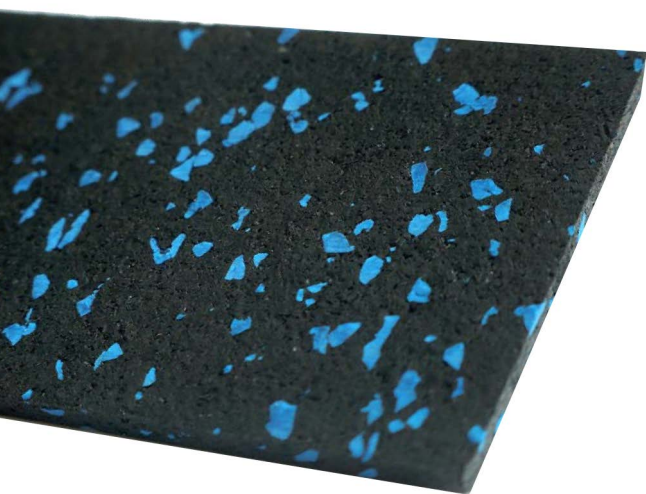

INFC FLOOR

PROFESSIONAL RUBBER GYM FLOOR

BEST QUALITY

- MADE IN EUROPE
- ODORLESS
- RECYCLING MATERIAL
- EASY MONTAGE
- ELIMINATE VIBRATIONS
- HIGH IMPACT RESISTANCE
500 KG (1 100 LBS) / CM³

AVAILABLE FULL COLOR

- RED
- GREEN
- GREY
- LIGHT BLUE
- YELLOW
- PURPLE

AVAILABLE COLOR WITH EPDM

- RED
- GREEN
- GREY
- LIGHT BLUE
- YELLOW
- PURPLE

RUBBER GYM FLOOR :

RUBBER GYM FLOOR 1000 X1000 PUZZLE

| | | |
|-------|--------------|---------|
| 15 MM | BLACK | € 31,00 |
| 10 MM | BLACK | € 25,00 |
| 15 MM | BLACK + EPDM | € 34,00 |
| 10 MM | BLACK + EPDM | € 28,00 |
| 15 MM | FULL COLOR | € 40,00 |
| 10 MM | FULL COLOR | € 35,00 |
| 30 MM | BLACK | € 55,00 |
| 30 MM | BLACK + EPDM | € 58,00 |
| 30 MM | RED | € 62,00 |
| 40 MM | BLACK | € 65,00 |
| 40 MM | BLACK + EPDM | € 69,00 |
| 40 MM | RED | € 72,00 |
| 50 MM | BLACK | € 77,00 |
| 50 MM | BLACK + EPDM | € 83,00 |
| 50 MM | RED | € 86,00 |

RUBBER FLOOR ENDING

| | | | |
|---------------|-------|--------------|---------|
| | 10 MM | BLACK | € 7,00 |
| CORNER | 10 MM | BLACK | € 14,00 |
| | 10 MM | BLACK + EPDM | € 8,00 |
| CORNER | 10 MM | BLACK + EPDM | € 16,00 |
| | 10 MM | FULL COLOR | € 9,00 |
| CORNER | 10 MM | FULL COLOR | € 18,00 |
| | 15 MM | BLACK | € 8,00 |
| CORNER | 15 MM | BLACK | € 16,00 |
| | 15 MM | BLACK + EPDM | € 9,00 |
| CORNER | 15 MM | BLACK + EPDM | € 18,00 |
| | 15 MM | FULL COLOR | € 10,00 |
| CORNER | 15 MM | FULL COLOR | € 20,00 |